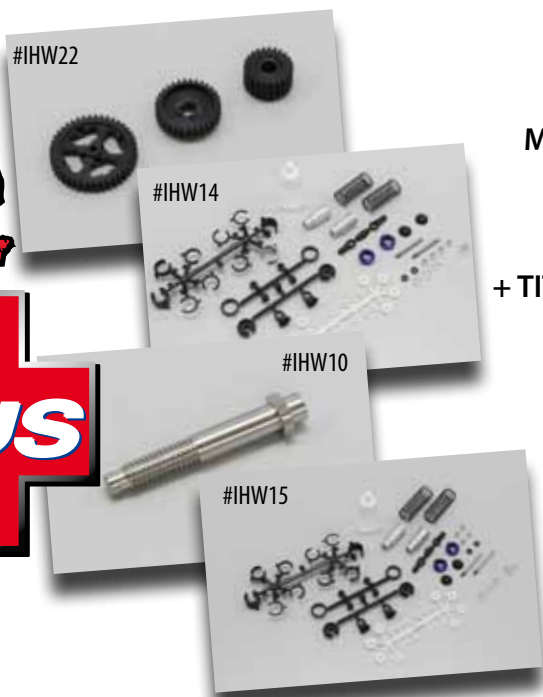

KYOSHO

Mini Inferno V2

NEW

Mini Inferno V2

readysset  **4WD** **1:18**

MINI INFERNO READYSSET
#30125T5B

Due october 2010

Vortex Mini Inferno Combo 1:18
(ESC 25 Amps et motor)
with motor MI4200KV #ORI66047
with motor MI5300KV #ORI66048*
*To be used with aluminium heatsink #ORI65033

Carbon Lipo battery 1500-20C Saddle (7.4V)
#ORI14150

Aluminium heatsink for BLS
#ORI65033

Orion Supercharge 1600 Micro pack (7.2V)
#ORI13045

Combo IQ240 Charger (UK plug)
+ Battery (ORI30147 + ORI14150)
#ORI30165

KYOSHO
THE FINEST RADIO CONTROL MODELS

TEAM ORION

©KYOSHO UK - 37a Hillgrove House, Hillgrove Business park,
Nazeing Road, Nazeing, Essex, EN9 2HB - UNITED KINGDOM

PackSPORT Mini Inferno V2

PACK SPORT
MINI INFERNO READYSET
WITH COMBO IQ240
(including battery and charger)

#30125T5S

PackRACING Mini Inferno V2

PACK RACING
MINI INFERNO READYSET
WITH
DELRIN GEAR SET
+ REAR OIL SHOCK
+ FRONT OIL SHOCK
+ TITANIUM SLIPPER SHAFT

#30125T5R

PackTUNING Mini Inferno V2

PACK TUNING
MINI INFERNO READYSET
WITH
ALUMINIUM MOTOR MOUNT
+ COLOR SCREW SET BLUE
+ ALUMINIUM REAR HUB
+ XSPEED HI-TORQUE MOTOR